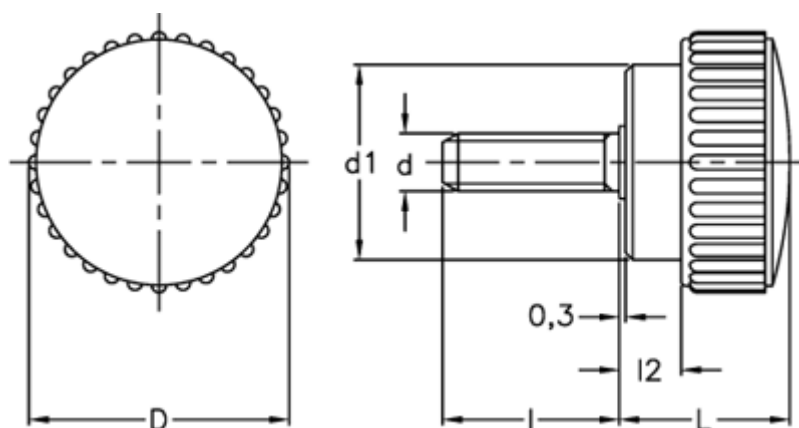

# Data Sheet

Article number: 2302002132  
Description: E+G Knurled grip knob  
B.193/15 p-M5x16

## Measures

D = 15  
d1 = 11  
d 6g = M5  
l = 16  
L = 11  
l2 = 2